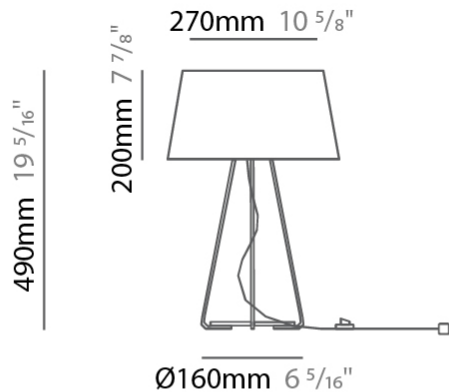

PROJECT _____
TYPE _____
SPECIFIER _____
QUANTITY _____
DATE _____

DRUM PORTABLE

D114008-

base number _____
Finish _____
Options _____

1. To build a product code in our configurator select the specify button on the base model # product page
2. To build a manual product code on this datasheet choose from the options listed below in blue font and add the suffix to the base model #

GENERAL

Series: Drum _____
Brand: Ole _____
Division: Design _____
Mounting Type: Portable _____
Mounting Location: Table _____
Subcategory: Ambient _____

PHYSICAL

Shape: Drum _____
Diameter (mm): 300 _____
Diameter (in): 11 ¹³/₁₆ _____
Height (mm): 490 _____
Height (in): 19 ⁵/₁₆ _____
Light Distribution: Direct / Indirect _____
Weight (kg): 1.7 _____
Weight (lbs): 3.7 _____
Diffuser: Cord Shade - Beige / Black / Blue / Brown / Dark Green / Green / Gray / Lithium / Maroon / Marsala / Red / Silver / Stone / White _____
Fixture Finish: [GWT](#) _____
Fixture Material: Fabric Cord / Metal _____

ELECTRICAL

Number of Lamps: 1 _____
Lamp Type: LED Retrofit _____
Lamp Shape: A19 _____
Bulb Included: Bulb Not Included _____
Max. Wattage Per Lamp (W): 15 _____
Lamp Base: E26 _____
Input Voltage (V): 120 _____
Upon Request: 277Vac / GU24 _____

LED

OPTICAL

RATINGS AND CERTIFICATIONS

Certified By: Certified for North American Standards _____
IP rating: IP20 _____

Ø300mm 11 ¹³/₁₆"