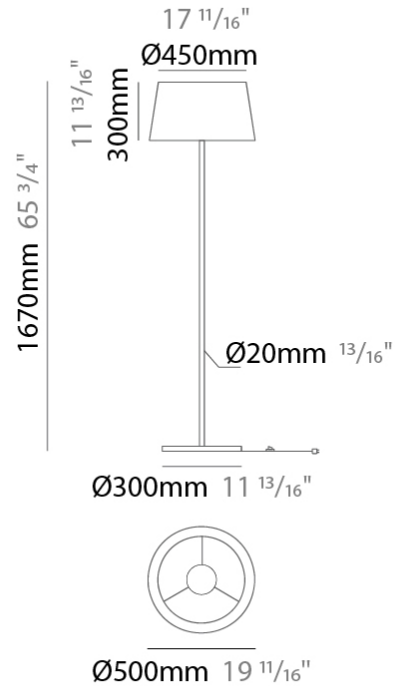

DRUM PORTABLE

D114011-

base number   Finish
Options

1. To build a product code in our configurator select the specify button on the base model # product page
2. To build a manual product code on this datasheet choose from the options listed below in blue font and add the suffix to the base model #

GENERAL

Series: Drum
Brand: Ole
Division: Design
Mounting Type: Portable
Mounting Location: Floor
Subcategory: Ambient

PHYSICAL

Shape: Drum
Diameter (mm): 500
Diameter (in): 19 11/16
Height (mm): 1670
Height (in): 65 3/4
Light Distribution: Direct / Indirect
Weight (kg): 6
Weight (lbs): 13.2
Diffuser: Cord Shade - Beige / Black / Blue / Brown / Dark Green / Green / Gray / Lithium / Maroon / Marsala / Red / Silver / Stone / White
Fixture Finish: [GWT](#)
Fixture Material: Fabric Cord / Metal

ELECTRICAL

Number of Lamps: 1
Lamp Type: LED Retrofit
Lamp Shape: A19
Bulb Included: Bulb Not Included
Max. Wattage Per Lamp (W): 15
Lamp Base: E26
Input Voltage (V): 120
Upon Request: 277Vac / GU24

LED

OPTICAL

RATINGS AND CERTIFICATIONS

Certified By: Certified for North American Standards
IP rating: IP20

PROJECT	_____
TYPE	_____
SPECIFIER	_____
QUANTITY	_____
DATE	_____